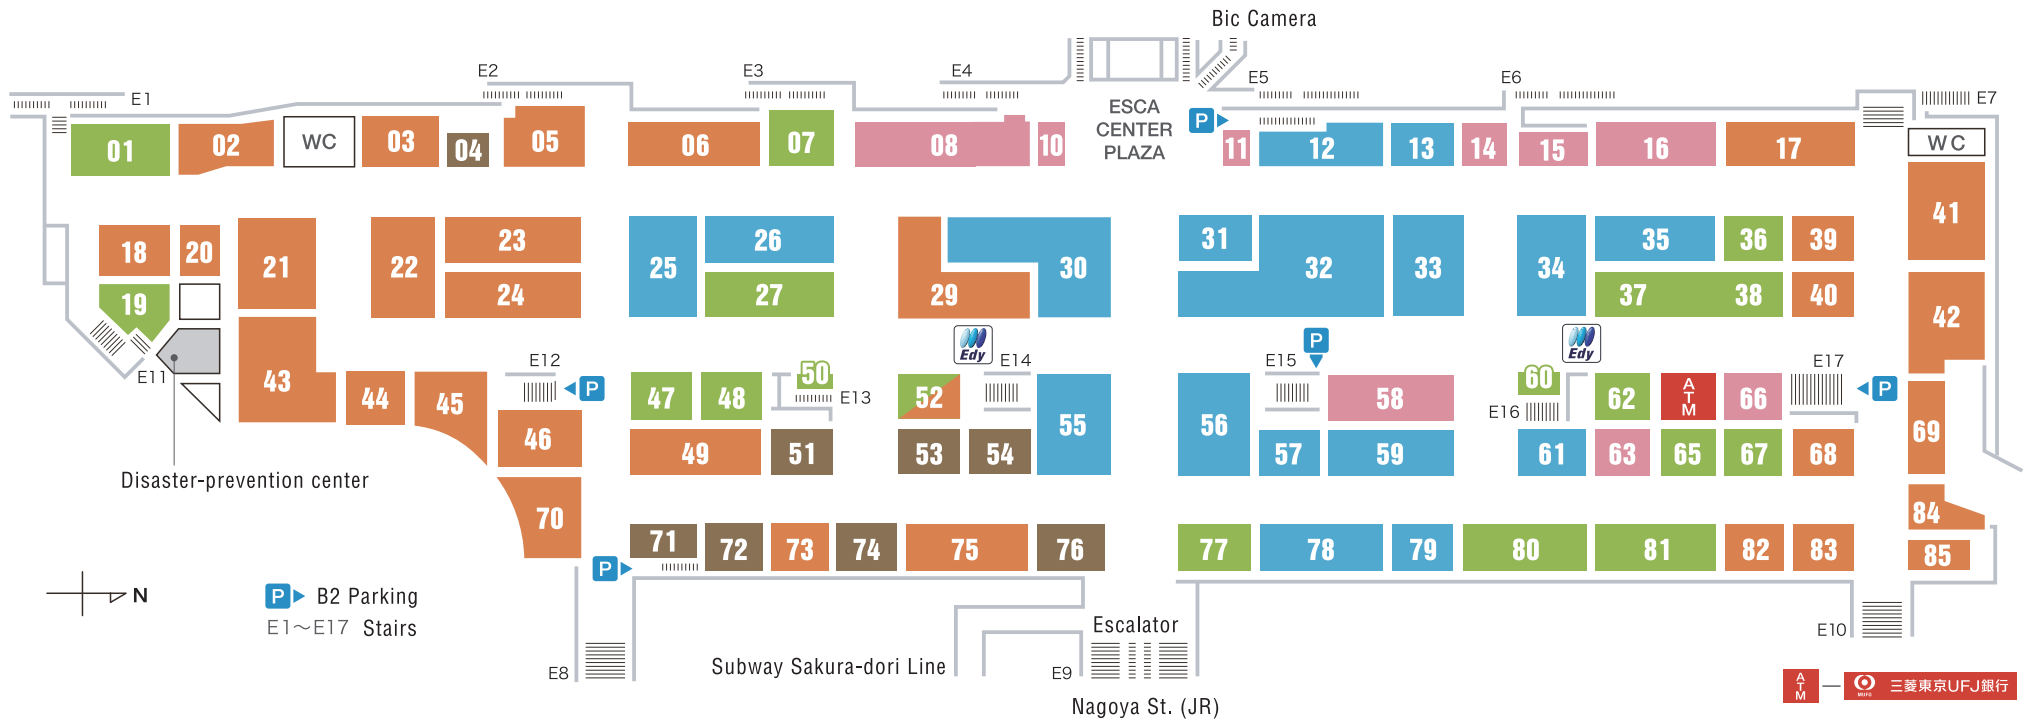

# ESCA FLOOR MAP

## Restaurant & Café

- 02 Japanese (fried chicken) Furaibo
- 03 Japanese (tuna cuisine) Maguro-goya Honten
- 05 Japanese Yoshikawa
- 06 Japanese Suzunami
- 17 Café de Crie
- 18 Chinese (noodle) Sugakiya
- 20 Japanese Chinkushi
- 21 Japanese (kashimen, soba and udon noodles) Yabufuku
- 22 Japanese (kishimen) Kishimen Yoshida
- 23 Japanese (miso nikomi udon noodle) Yamamotoya-Honten
- 24 Western France-Tei
- 29 Hamburger McDonald's
- 39 Japanese (curry udon noodle) Wakashachiya
- 40 Japanese (soba and udon noodles) Ukiya
- 41 Japanese (miso fried pork) Yaba-ton
- 42 Italian (pasta and pizza) Rich
- 43 Japanese Miami Garden
- 44 Japanese Chusuke
- 45 Japanese (eel hitsumabushi) Hitsumabushi Nagoya-Bincho
- 46 Japanese Yufuku
- 49 Café Kōmeda's Coffee
- 52 Japanese (kashimen and miso fried pork) Tapioka Land
- 68 Japanese Kishimen-Tei
- 69 Western (hamburger steak) Ma Maison
- 70 Japanese Hama Sushi
- 73 Japanese (chicken cuisine) Rokugyo-Tei

## Fashion

- 12 Women ARROW
- 13 Women en face
- 25 Men ZERO-1
- 26 Men VAN HOUSE NAGOYA Old Bogey's
- 30 Men & Women The Casual Company KINOENE
- 31 Women r.p.s
- 32 Men & Women UNIQLO
- 33 Men METHOD
- 34 Women HONEY CLUB
- 35 Women (size L for young) SIZEPLUS
- 55 Women SUD et NORT
- 56 Women Puff
- 57 Women G.L for ladies
- 59 Women ELVENCE
- 61 Women GLAMDY
- 78 Women SI2C
- 79 Women Forest Heart

## Tickets & Stamps

- 60 Tickets Ticket Igami (machine)
- 62 Tickets & Stamps Ticket Igami
- 65 Goods Messe
- 67 Massage Raffine
- 77 Kiosk Kiosk
- 80 Books Kamakura Bunko
- 81 Refology Foot Therapy